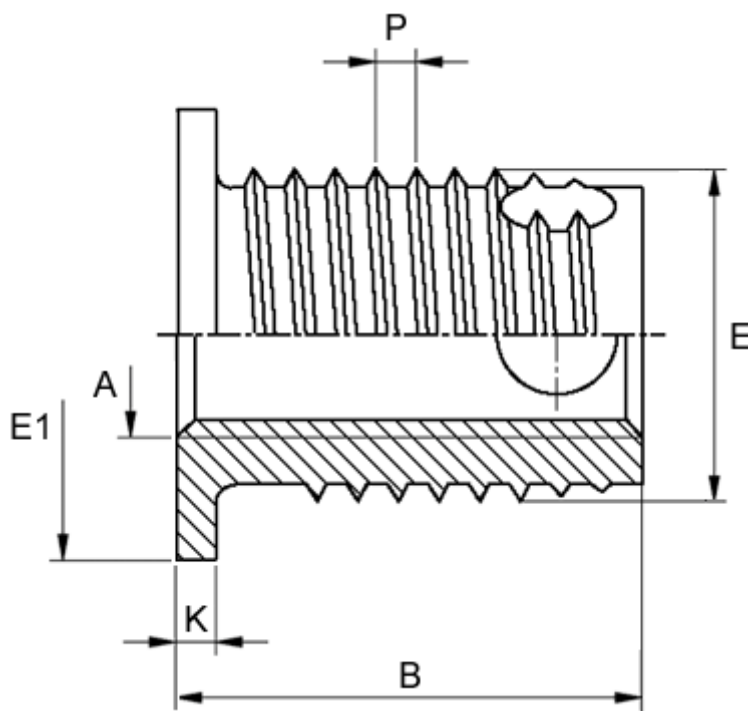

Data Sheet

Article number: 12308100080800
Description: KLEE-coil 308 100 080.800
M8 Brass

Measures

Female thread A	= M8
Flange diameter E1	= 15
Flange height	= 1.5
Length B	= 15.5
Male thread E	= 12
Min hole depth blind hole	= 17
Thread pitch P	= 1.50
Type	= 308 100 080 ...